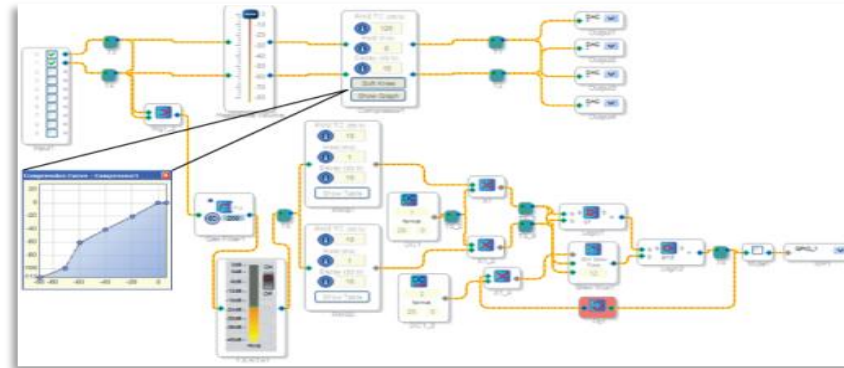

Our Solution: Interior Panels Become The Speakers

- **Immersive** - High Fidelity state of the art audio resulting in a uniform Immersive Audio Experience throughout the entire cabin space.
- **Aesthetic** - Customized, smooth Interior Theme is maintained by eliminating the installation of commodity speakers and speaker grills.
- **Efficient** - Package space is improved by the Elimination of Speakers, replaced with small, hidden transducers, that vibrate the panels, making them the speakers.
- **Appropriate** - Lighter materials used resulting in System Weight Reduction.

Technology Benefits

Design Optimizes the Performance of the Interior Panels

- High Power
- Low Distortion
- Increased Output
- Light Weight
- Low profile
- Optimized for the application

Optimized Transducers

- Digital audio processing that tunes the system:
- A custom profile is created for each cabin space.
- This flexibility provides superior sound quality and clarity regardless of material selection.

Contact info: