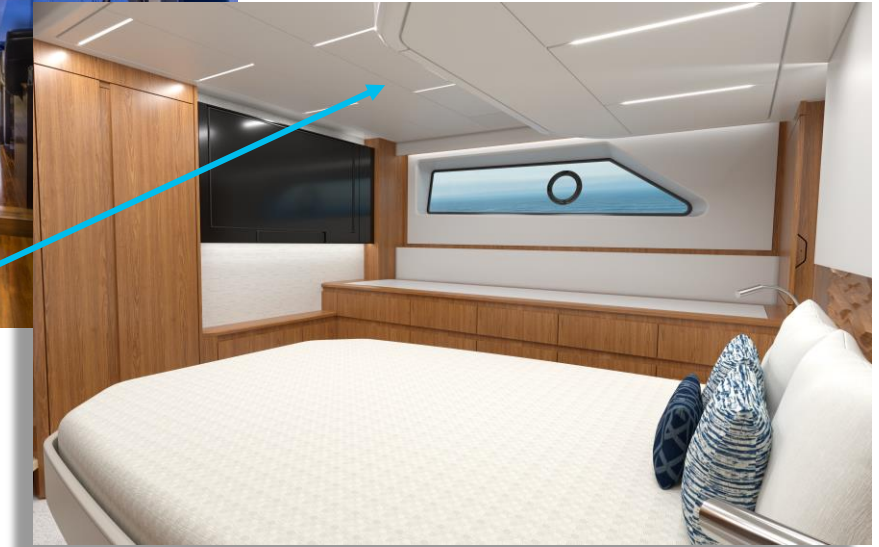

Speaker-less Audio
for Luxury Yachts

Challenge: Luxury Yacht Owners Demand High Fidelity State of The Art Audio In The Cabin Environment

Transducers attached to the back of interior panels and digital processing enables high fidelity, immersive audio.

Our Solution: Interior Panels Become The Speakers

- **Immersive** - High Fidelity state of the art audio resulting in a uniform Immersive Audio Experience throughout the entire cabin space.
- **Aesthetic** - Customized, smooth Interior Theme is maintained by eliminating the installation of commodity speakers and speaker grills.
- **Efficient** - Package space is improved by the Elimination of Speakers, replaced with small, hidden transducers, that vibrate the panels, making them the speakers.
- **Appropriate** - Lighter materials used resulting in System Weight Reduction.

Technology Benefits

Design Optimizes the Performance of the Interior Panels

- High Power
- Low Distortion
- Increased Output
- Light Weight
- Low profile
- Optimized for the application

Optimized Transducers

- Digital audio processing that tunes the system:
- A custom profile is created for each cabin space.
- This flexibility provides superior sound quality and clarity regardless of material selection.

Contact info: